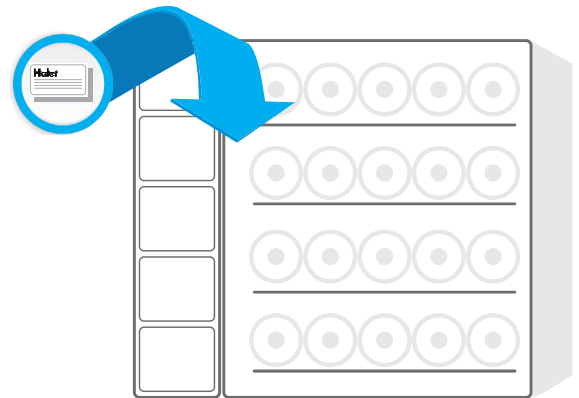

OVER THE RANGE MICROWAVE OVENS

The serial number tag is behind the door.

PRODUCT TYPE

SERIAL NUMBER LOCATION

TABLE TOP MICROWAVE OVENS

The serial number tag is on the rear of the unit.

WINE CELLARS

The serial number tag is on the sidewall of doorframe.