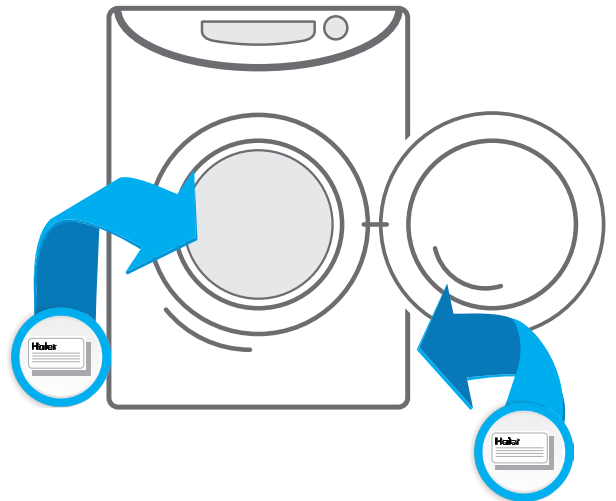

FRONT LOAD LAUNDRY PRODUCTS DRYERS / COMBO WASHER DRYERS

The serial number tag is on the rear of the unit, there is also a second tag behind the door.