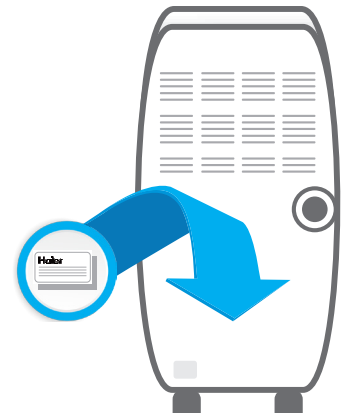

DEHUMIDIFIERS

The serial number tag is on the rear of the unit.