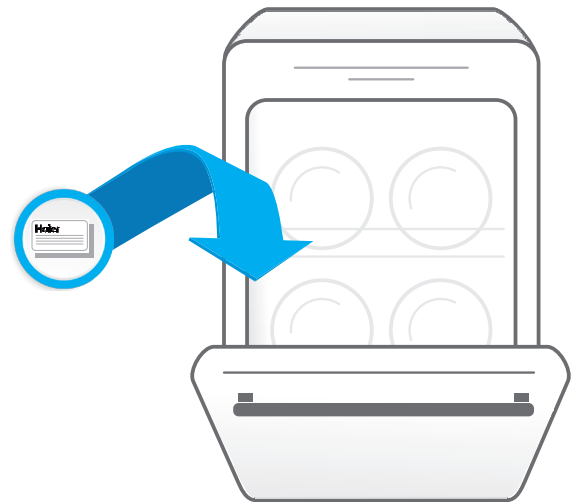

The serial number tag is on the sidewall of doorframe.

PRODUCT TYPE

SERIAL NUMBER LOCATION

CHEST FREEZERS

The serial number tag is on the rear just below the hinge.

DISHWASHERS

The serial number tag is on the sidewall of doorframe.