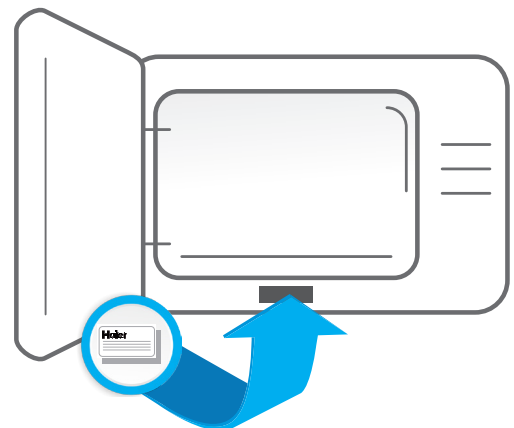

OVER THE RANGE MICROWAVE OVENS

The serial number tag is behind the door.