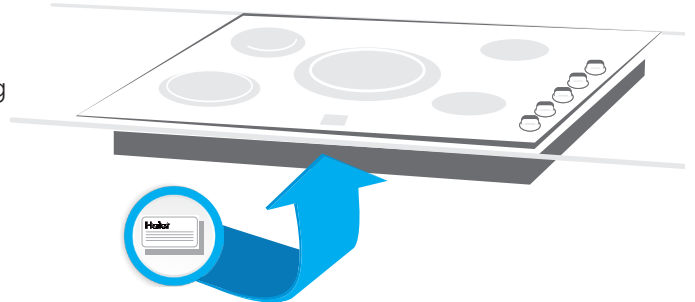

BEVERAGE CENTERS

The serial number tag is on the sidewall of doorframe.

PRODUCT TYPE

SERIAL NUMBER LOCATION

ELECTRIC COOKTOPS

The serial number tag is under the unit

GAS COOKTOPS

The serial number tag is under the unit