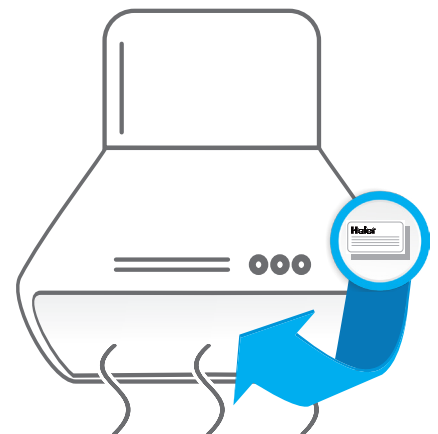

BEVERAGE CENTERS

The serial number tag is on the sidewall of doorframe.

PRODUCT TYPE

SERIAL NUMBER LOCATION

ELECTRIC COOKTOPS

The serial number tag is under the unit

GAS COOKTOPS

The serial number tag is under the unit

The serial number tag is on the rear of the unit.

SOUND-BARS

The serial number tag is on the rear of the unit.

RANGE HOODS

The serial number tag is under the filter.

PRODUCT TYPE

SERIAL NUMBER LOCATION

PORTABLE HEATERS