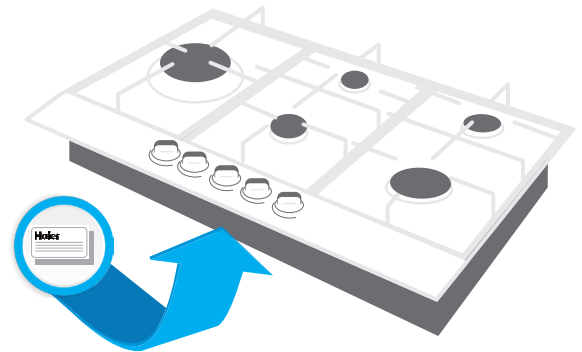

BEVERAGE CENTERS

The serial number tag is on the sidewall of doorframe.

PRODUCT TYPE

SERIAL NUMBER LOCATION

ELECTRIC COOKTOPS

The serial number tag is under the unit

GAS COOKTOPS

The serial number tag is under the unit